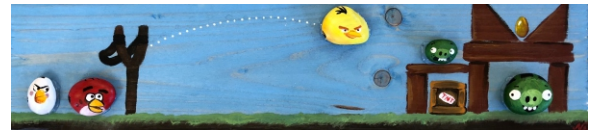

Wednesday Morning
10:00 a.m. - 1:00 p.m.
Pottery Painting
Photo Frame

Wednesday Afternoon-1:00 pm - 4:00 p.m.

Board Art - 24" X 5.5" - *Angry Birds*

Thursday - June 21st