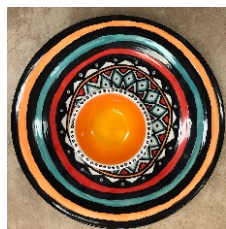

**Monday - June 4th**

Monday Morning  
10:00 a.m. - 1:00 p.m.  
Pottery Painting - *Country  
Plate and Frog Friend*

Monday Afternoon  
1:00 p.m. - 4:00 p.m.  
Wet Clay  
*Clay Llama Mug*

**Tuesday - June 5th**

Tuesday Morning 10:00 a.m. - 1:00 p.m.  
Canvas - 2 8 X 10  
canvases  
*Rainbow  
Mountains*

Tuesday Afternoon  
1:00 p.m. - 4:00 p.m.  
Glass Painting - *Glass Bottle  
with Peruvian Scenery*

**Wednesday - June 6th**