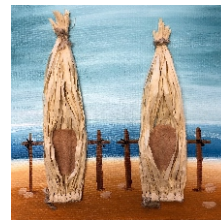

Thursday Morning  
10:00 a.m. - 1:00 p.m.  
Board Art - 12 X 12  
*Courage Dear Heart ...*

Thursday Afternoon  
1:00 pm - 4:00 p.m.  
Canvas - 12X12  
*Llama Love*

**Friday - June 8th**

Friday Morning  
10:00 a.m. - 1:00 p.m.  
Craft Bisque with Acrylics  
*Llama*

Friday Afternoon  
1:00 pm - 4:00 p.m.  
Studio Choice  
12 X 12 Canvas  
*Peruvian Reed Boats*